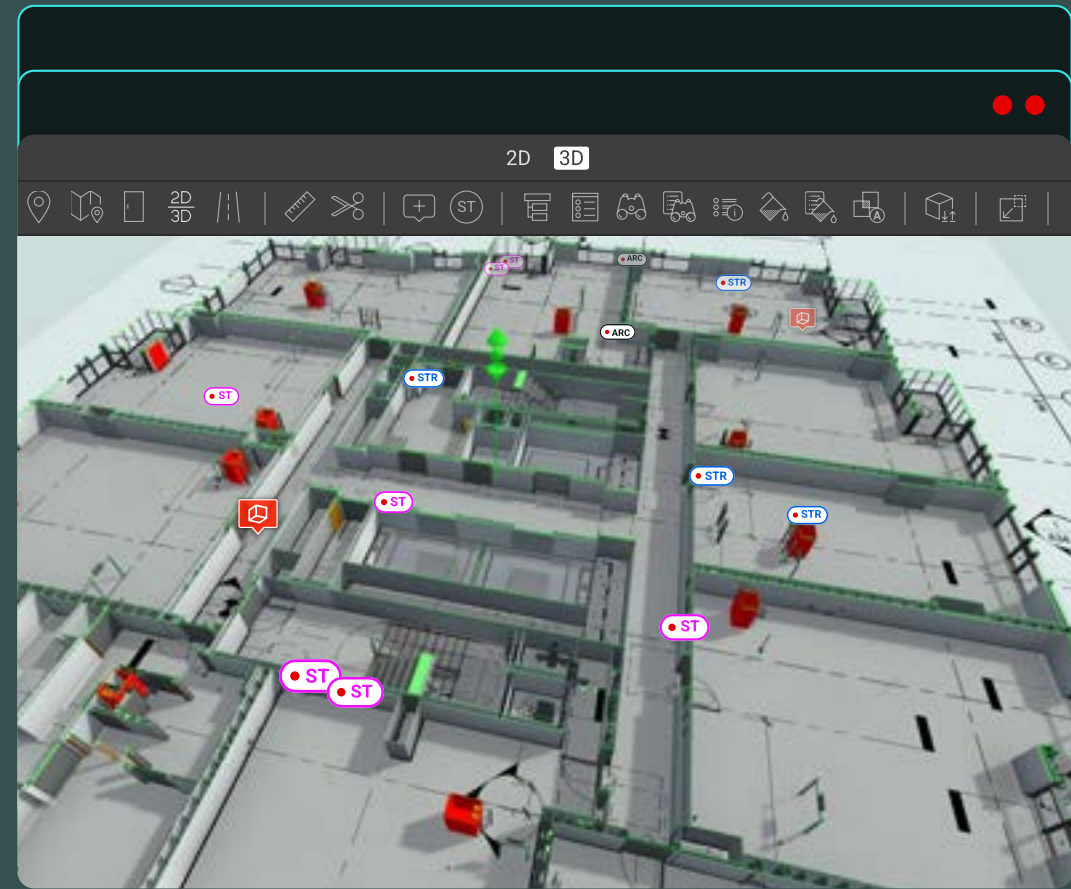

Revizto was created to bridge that gap. We bring clarity to complexity by unifying the people who build the world's most important infrastructures. Unifying architects, engineers, contractors, and owners into one shared 2D/3D workspace, so they can deliver ambitious projects on time and on budget – without risk or waste.

# Revizto Collaboration Hub

Real-time context that protects design intent and reduces project risk at every stage.

Name	#	Group	Active clashes	Priority	Grid intersection
> Level 7	1		164		MM-M3, MN-M3
> Level 6	1		42		ML-M5, MM-M3
> Level 6	1		8		ML-M3
> Level 5	1		184		ML-M4, MM-M3
> Level 8	1		248		MK-M4
> Level 9	1		184		MK-M4
> Level 4	1		152		MK-M2
> Level 11	1		28		MK-M1, ML-M2
> Level 4	1		34		MK-1