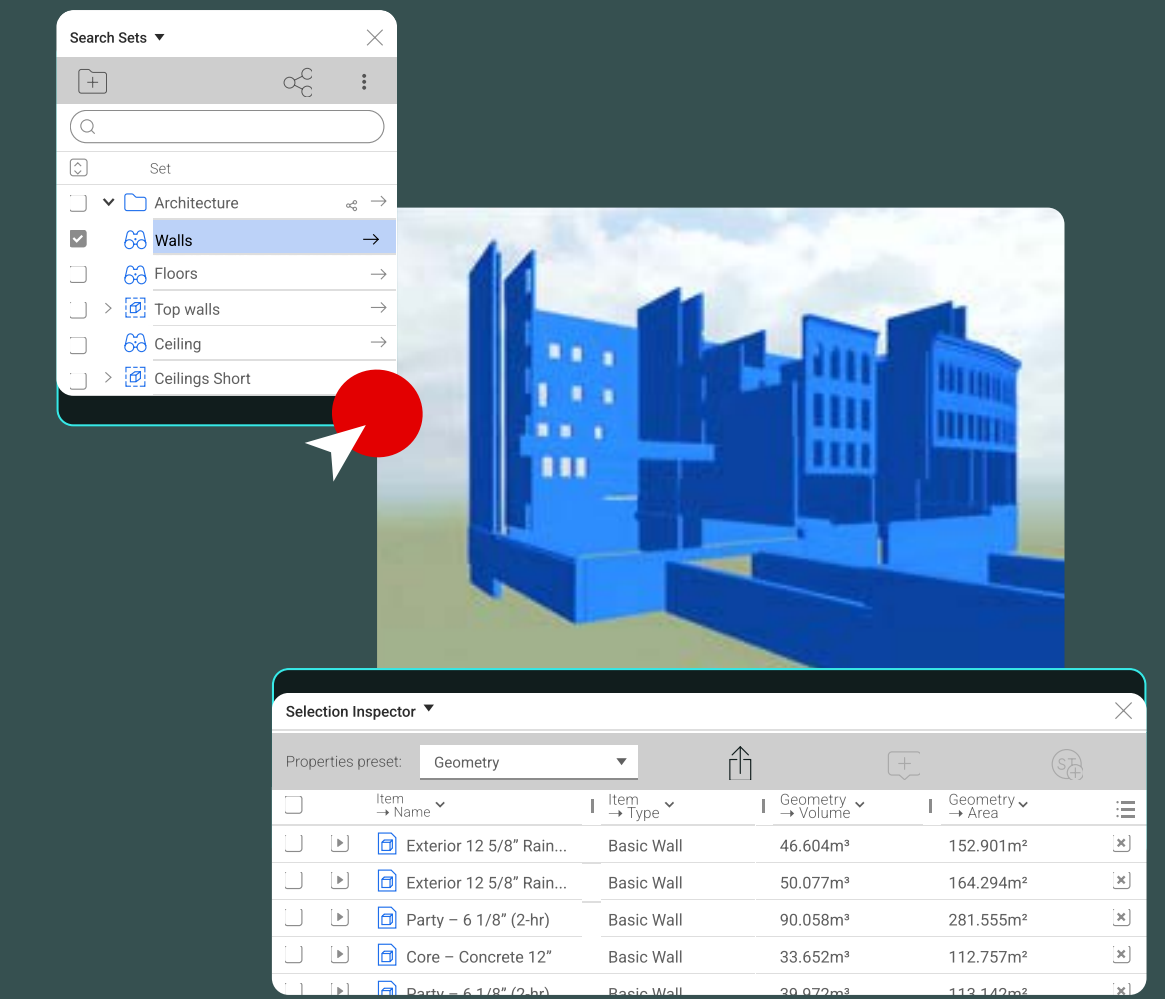

Revizto was created to bridge that gap. We bring clarity to complexity by unifying the people who build the world's most important infrastructures. Unifying architects, engineers, contractors, and owners into one shared 2D/3D workspace, so they can deliver ambitious projects on time and on budget – without risk or waste.

# Revizto Collaboration Hub

Real-time context that protects design intent and reduces project risk at every stage.

Name	#	Group	Active clashes	Priority	Grid intersection
> Level 7	1		164		MM-M3, MN-M3
> Level 6	1		42		ML-M5, MM-M3
> Level 6	1		8		ML-M3
> Level 5	1		184		ML-M4, MM-M3
> Level 8	1		248		MK-M4
> Level 9	1		184		MK-M4
> Level 4	1		152		MK-M2
> Level 11	1		28		MK-M1, ML-M2
> Level 4	1		34		MK-1