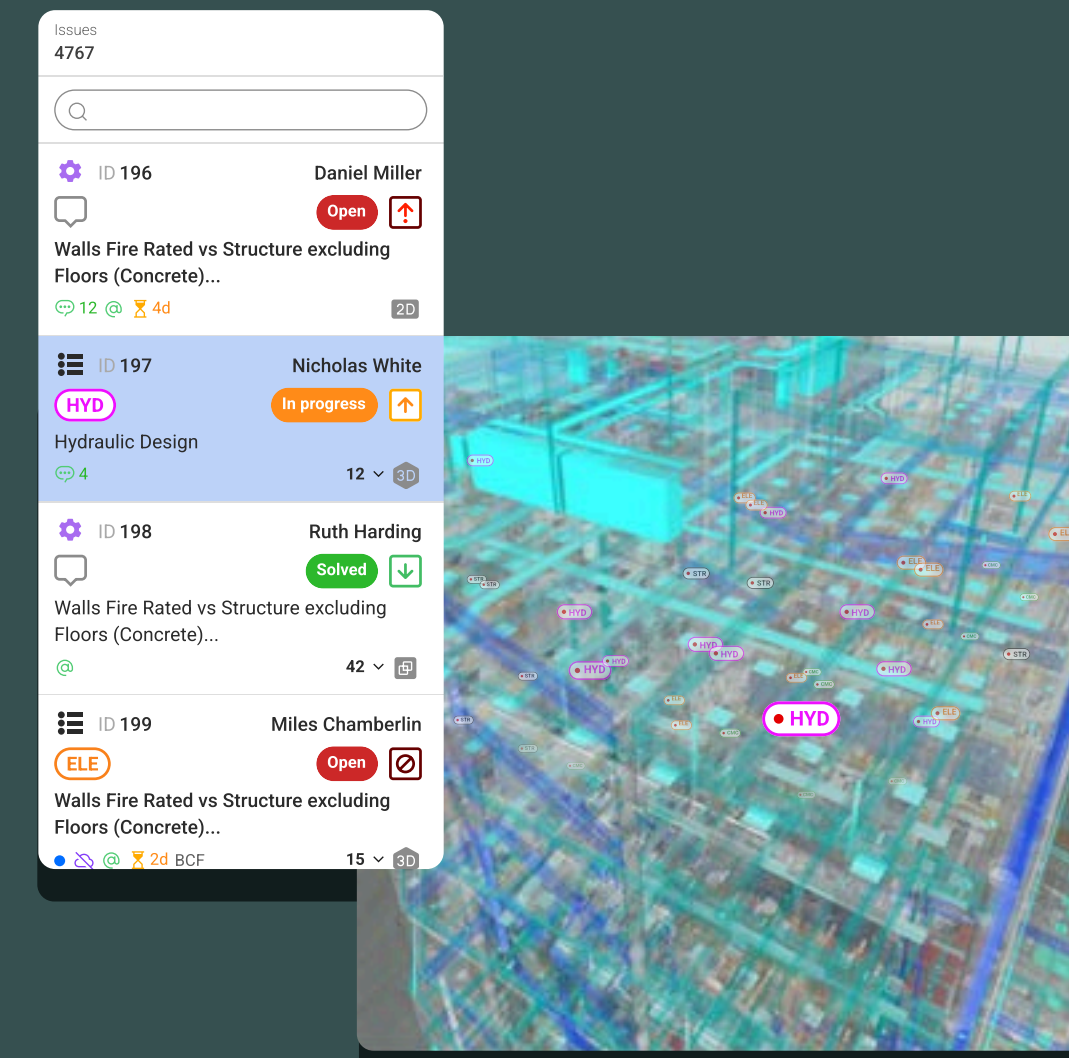

Revizto was created to bridge that gap. We bring clarity to complexity by unifying the people who build the world's most important infrastructures. Unifying architects, engineers, contractors, and owners into one shared 2D/3D workspace, so they can deliver ambitious projects on time and on budget – without risk or waste.

# Revizto Collaboration Hub

Real-time context that protects design intent and reduces project risk at every stage.

Name	#	Group	Active clashes	Priority	Grid intersection
> Level 7	1		164		MM-M3, MN-M3
> Level 6	1		42		ML-M5, MM-M3
> Level 6	1		8		ML-M3
> Level 5	1		184		ML-M4, MM-M3
> Level 8	1		248		MK-M4
> Level 9	1		184		MK-M4
> Level 4	1		152		MK-M2
> Level 11	1		28		MK-M1, ML-M2
> Level 4	1		34		MK-1